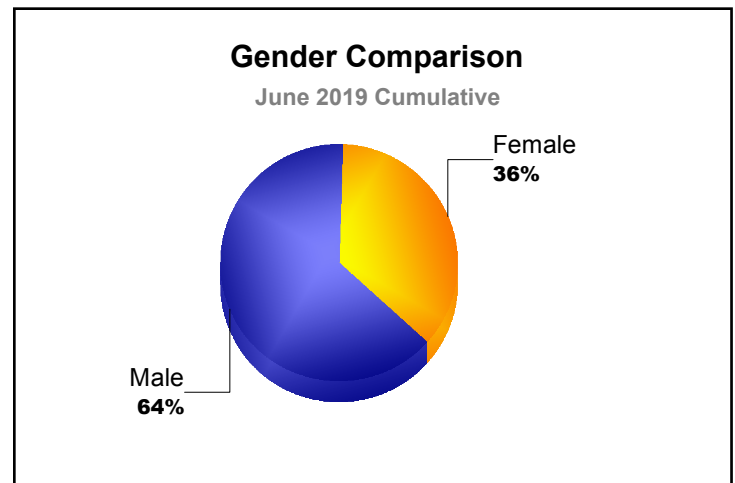

Year	New Clubs	Dropped Clubs	Gain/ Loss Clubs	New Members	Charter Members	Reinstate Members	Transfer Members	Total Member Added	Total Members Dropped	Gain/ Loss Members
2014-2015	0	0	0	47	6	3	0	56	-41	15
2015-2016	0	0	0	59	0	1	0	60	-49	11
2016-2017	0	0	0	116	0	8	0	124	-44	80
2017-2018	4	0	4	148	156	3	2	309	-93	216
2018-2019	2	0	2	53	55	2	2	112	-158	-46
Average	1	0	1	85	43	3	1	132	-77	55