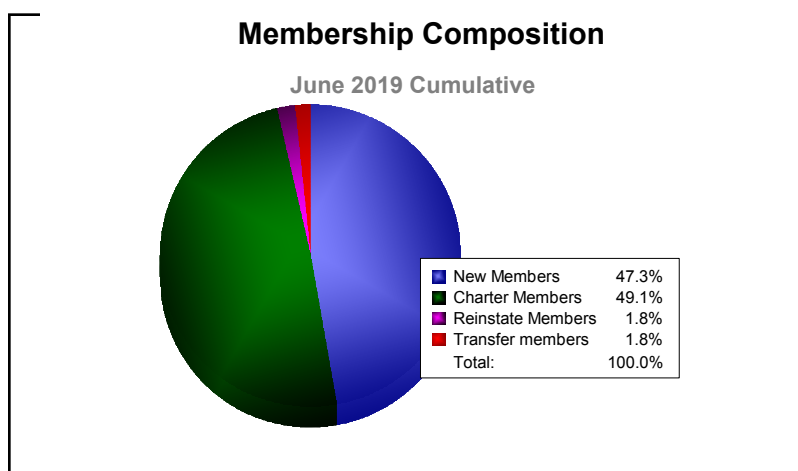

Year	New Clubs	Dropped Clubs	Gain/ Loss Clubs	New Members	Charter Members	Reinstate Members	Transfer Members	Total Member Added	Total Members Dropped	Gain/ Loss Members
2014-2015	0	0	0	47	6	3	0	56	-41	15
2015-2016	0	0	0	59	0	1	0	60	-49	11
2016-2017	0	0	0	116	0	8	0	124	-44	80
2017-2018	4	0	4	148	156	3	2	309	-93	216
2018-2019	2	0	2	53	55	2	2	112	-158	-46
Average	1	0	1	85	43	3	1	132	-77	55

Year	New Clubs	Dropped Clubs	Gain/ Loss Clubs	New Members	Charter Members	Reinstate Members	Transfer Members	Total Member Added	Total Members Dropped	Gain/ Loss Members
2014-2015	0	0	0	0	0	0	0	0	0	0
2015-2016	0	0	0	6	0	0	0	6	-20	-14
2016-2017	0	0	0	7	0	0	0	7	0	7
2017-2018	2	0	2	30	48	0	0	78	-12	66
2018-2019	0	-1	-1	0	0	1	0	1	-42	-41
Average	0	0	0	9	10	0	0	18	-15	4