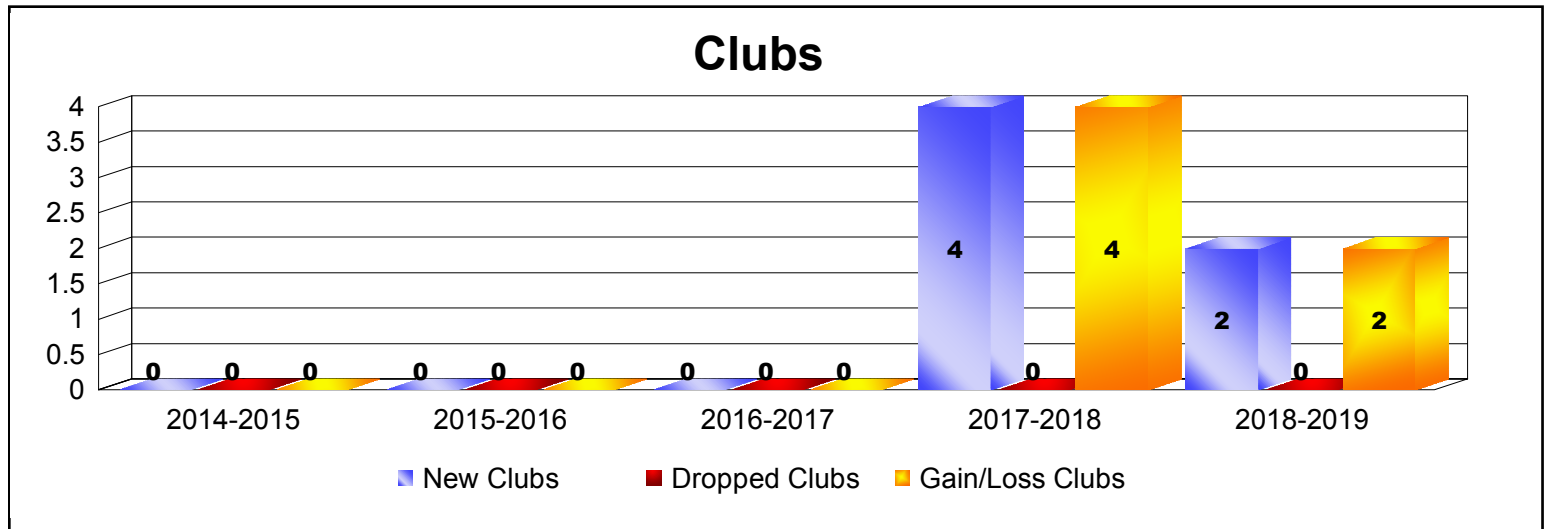

Year	New Clubs	Dropped Clubs	Gain/ Loss Clubs	New Members	Charter Members	Reinstate Members	Transfer Members	Total Member Added	Total Members Dropped	Gain/ Loss Members
2014-2015	0	0	0	47	6	3	0	56	-41	15
2015-2016	0	0	0	59	0	1	0	60	-49	11
2016-2017	0	0	0	116	0	8	0	124	-44	80
2017-2018	4	0	4	148	156	3	2	309	-93	216
2018-2019	2	0	2	53	55	2	2	112	-158	-46
Average	1	0	1	85	43	3	1	132	-77	55

Year	New Clubs	Dropped Clubs	Gain/ Loss Clubs	New Members	Charter Members	Reinstate Members	Transfer Members	Total Member Added	Total Members Dropped	Gain/ Loss Members
2014-2015	0	0	0	0	0	0	0	0	0	0
2015-2016	0	0	0	6	0	0	0	6	-20	-14
2016-2017	0	0	0	7	0	0	0	7	0	7
2017-2018	2	0	2	30	48	0	0	78	-12	66
2018-2019	0	-1	-1	0	0	1	0	1	-42	-41
Average	0	0	0	9	10	0	0	18	-15	4