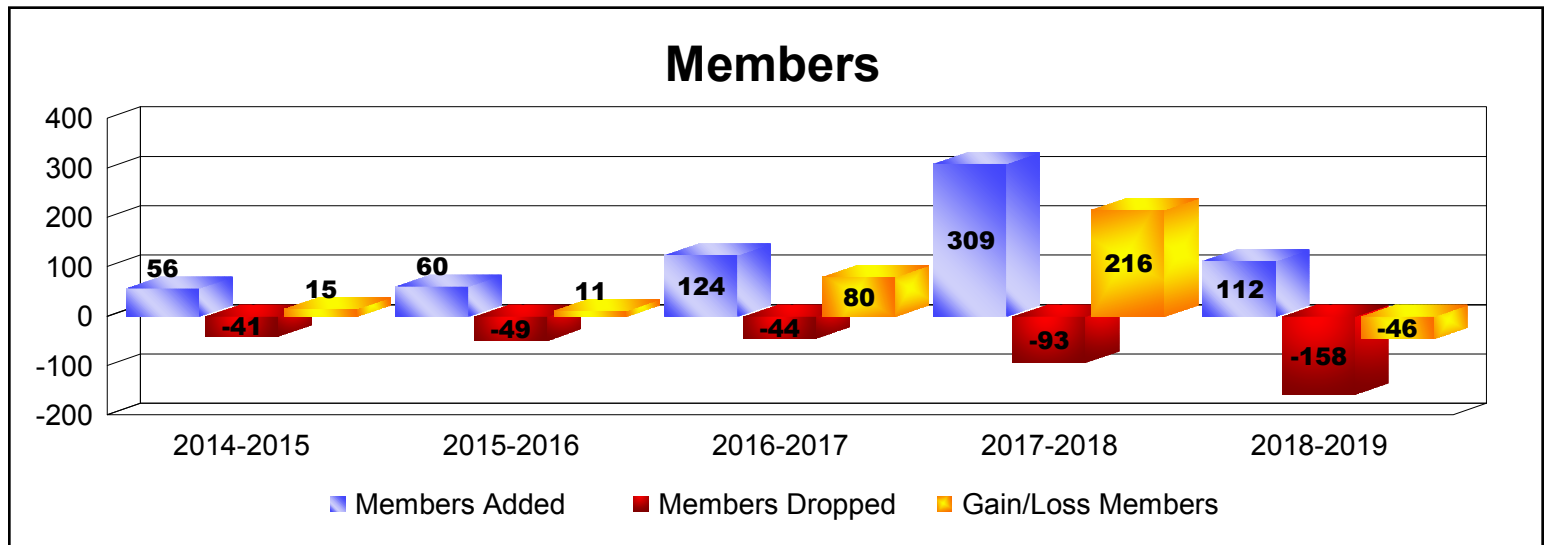

Year	New Clubs	Dropped Clubs	Gain/ Loss Clubs	New Members	Charter Members	Reinstate Members	Transfer Members	Total Member Added	Total Members Dropped	Gain/ Loss Members
2014-2015	0	0	0	47	6	3	0	56	-41	15
2015-2016	0	0	0	59	0	1	0	60	-49	11
2016-2017	0	0	0	116	0	8	0	124	-44	80
2017-2018	4	0	4	148	156	3	2	309	-93	216
2018-2019	2	0	2	53	55	2	2	112	-158	-46
Average	1	0	1	85	43	3	1	132	-77	55

Year	New Clubs	Dropped Clubs	Gain/ Loss Clubs	New Members	Charter Members	Reinstate Members	Transfer Members	Total Member Added	Total Members Dropped	Gain/ Loss Members
2014-2015	0	0	0	0	0	0	0	0	0	0
2015-2016	0	0	0	6	0	0	0	6	-20	-14
2016-2017	0	0	0	7	0	0	0	7	0	7
2017-2018	2	0	2	30	48	0	0	78	-12	66
2018-2019	0	-1	-1	0	0	1	0	1	-42	-41
Average	0	0	0	9	10	0	0	18	-15	4